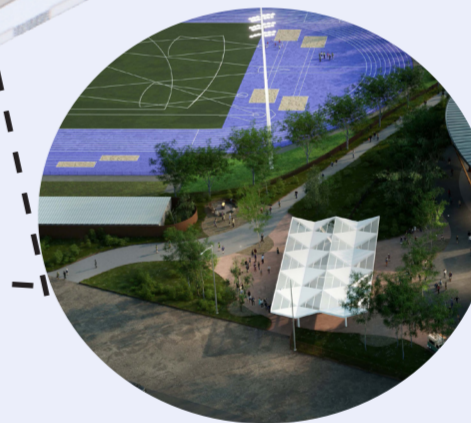

The Ballarat Major Events Precinct

New Eastern Stands

- Relocated to celebrate key view lines and retain existing infrastructure.
- Universal access and patron comfort.

Path to Stadium Concourse

- With standing grass berm in front retained from existing landscape.

Athletics Clubhouse

- Tiered seating to front of clubhouse.
- Layout to accommodate for Ballarat Regional Athletics Club.

Equitable Access

- Graded walkways (in place of ramps) through new infrastructure to connect to existing concourse, providing 360° accessible circulation around venue.
- Levels throughout site to have gentle compliant slopes.
- Lift access to new eastern stand.

Athletics Track Infrastructure Shed

- For equipment/ machinery storage.