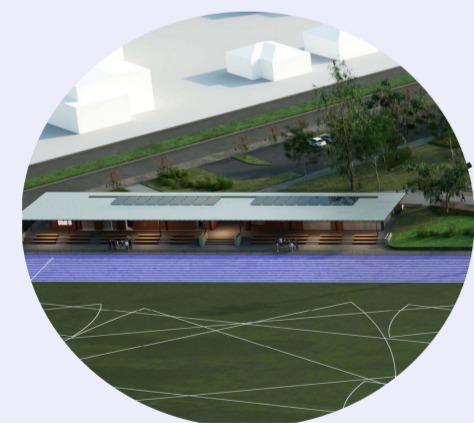

The Ballarat Major Events Precinct

New Eastern Stands

- Relocated to celebrate key view lines and retain existing infrastructure.
- Universal access and patron comfort.

Path to Stadium Concourse

- With standing grass berm in front retained from existing landscape.

Athletics Clubhouse

- Tiered seating to front of clubhouse.
- Layout to accommodate for Ballarat Regional Athletics Club.

Equitable Access

- Graded walkways (in place of ramps) through new infrastructure to connect to existing concourse, providing 360° accessible circulation around venue.
- Levels throughout site to have gentle compliant slopes.
- Lift access to new eastern stand.

Athletics Track Infrastructure Shed

- For equipment/ machinery storage.